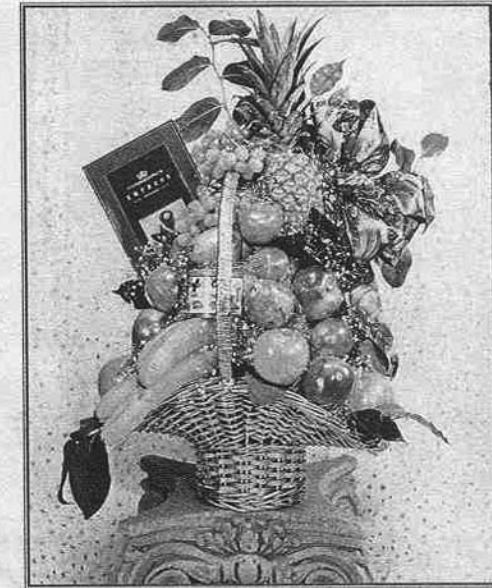

Ivana Trump Gift Chair, Golden Fleece, BFM40-2 Red Metallic Bow

White Tulle, Gossamer Flare, Gold Mylar Shred, B19-10 Peach Pull Bow

Starry Night Tulle, Gossamer Shred, BRS9-9 Shimmering Gold Ribbon

White Tissue, B40-1 White Pull Bow