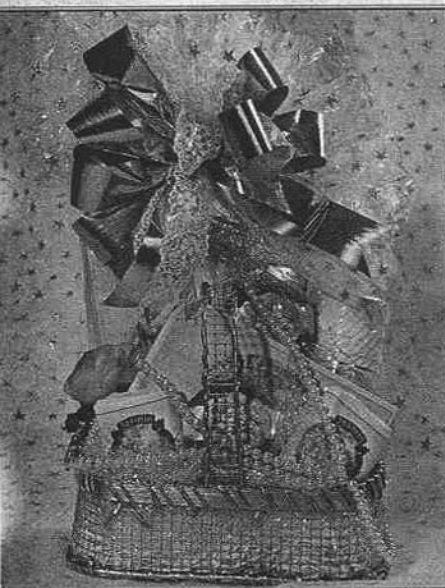

Gossamer, Blue/Copper Constellation, B40-1 White Pull Bow

Starry Night Tulle, Gossamer Shred, BRS9-9 Shimmering Gold Ribbon